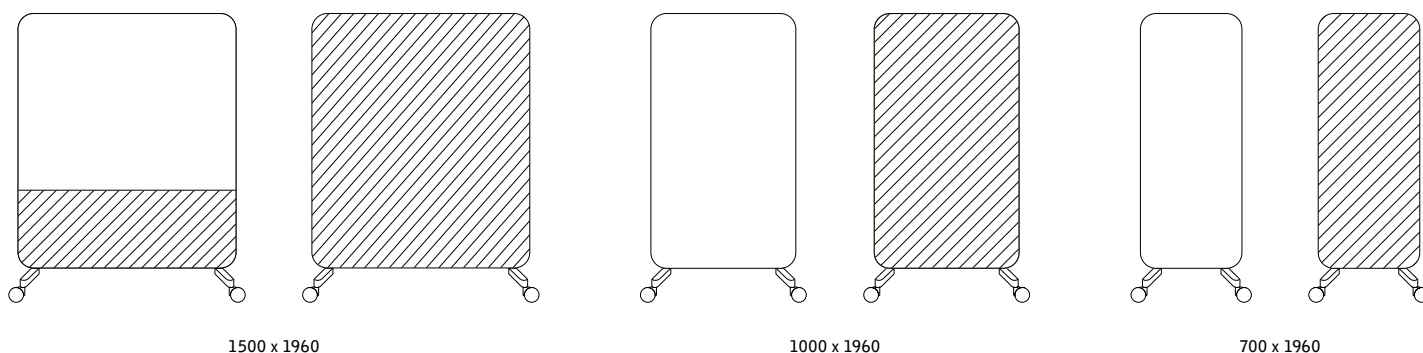

LINTEX / MOOD FABRIC

MOOD FABRIC MOBILE

MOOD FABRIC MOBILE

A mobile glass writing board with a fabric covered, sound absorbent back. The Mood Fabric is a versatile screen that offers a seamless combination of materials and functions. Available in three sizes: two smaller with a full glass front and a large model with a glass and textile front. All have a textile covered back with a sound absorbent filling. Available in several selected standard colours. Feet are available in black or grey with matching castors or solid oak with black castors. All feet are sold separately. Designed by MATTI KLENELL and HALLEROED.

Tempered, low iron glass
Magnetic writing surface
10 selected colour combinations
Feet in grey, black or oak
45 mm sound absorbent-filling
FSC Mix: FSC-C170086
EPD (EPD International): S-P-04947
New: SILK-GLASS®

Article number	Name	Size w x h mm	Weight kg
70507-textile-glass	MOOD FABRIC Mobile (Feet/castors not included)	700 x 1960	24
70501-textile-glass	MOOD FABRIC Mobile (Feet/castors not included)	1000 x 1960	35
70504-textile-glass	MOOD FABRIC Mobile (Feet/castors not included)	1500 x 1960	41
70507M-textile-glass	MOOD FABRIC Mobile, SILK-GLASS® (Feet/castors not included)	700 x 1960	24
70501M-textile-glass	MOOD FABRIC Mobile, SILK-GLASS® (Feet/castors not included)	1000 x 1960	35
70504M-textile-glass	MOOD FABRIC Mobile, SILK-GLASS® (Feet/castors not included)	1500 x 1960	41
1755	MOOD FABRIC Foot/ Casters grey		3,9
1755-S	MOOD FABRIC Foot/ Casters black		3,9
8755	MOOD FABRIC Foot Oak, Casters black		4,6